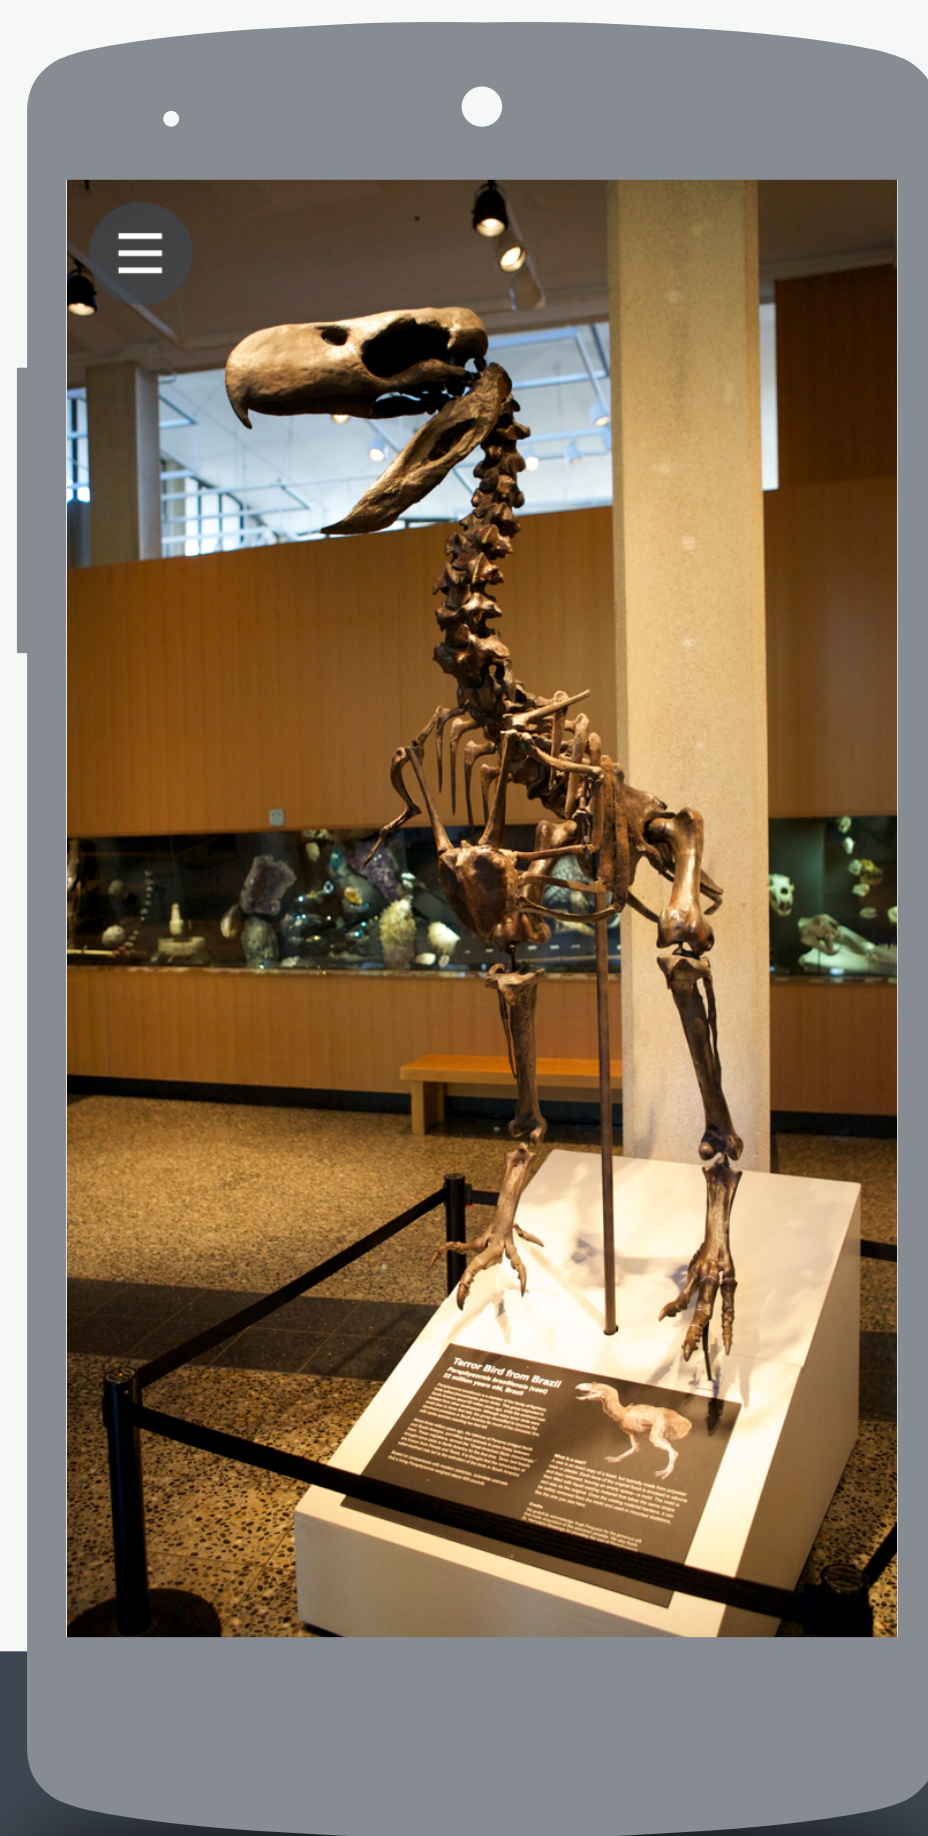

Revolutionizing the way you see history.

The Problem

How do we create an **interactive experience** that will enable all guests who visit a museum, from children to adults, to learn and become **immersed** with the art and artifacts that surround them?

The Solution

MuSee is **revolutionizing** the Burke Museum with an application that creates an **augmented reality** experience, allowing guests to **engage and interact** with artifacts in ways they never believed were possible.

1. POINT

2. TAP

3. EXPLORE

Additional Features

Donation

Make a contribution to the museum you visited and leave an impact

Feedback Survey

Give feedback to a museum and share your experiences

Exhibit Details

Browse through present and future exhibits being displayed at a museum

Events

Discover events happening at a museum and add them to your calendar