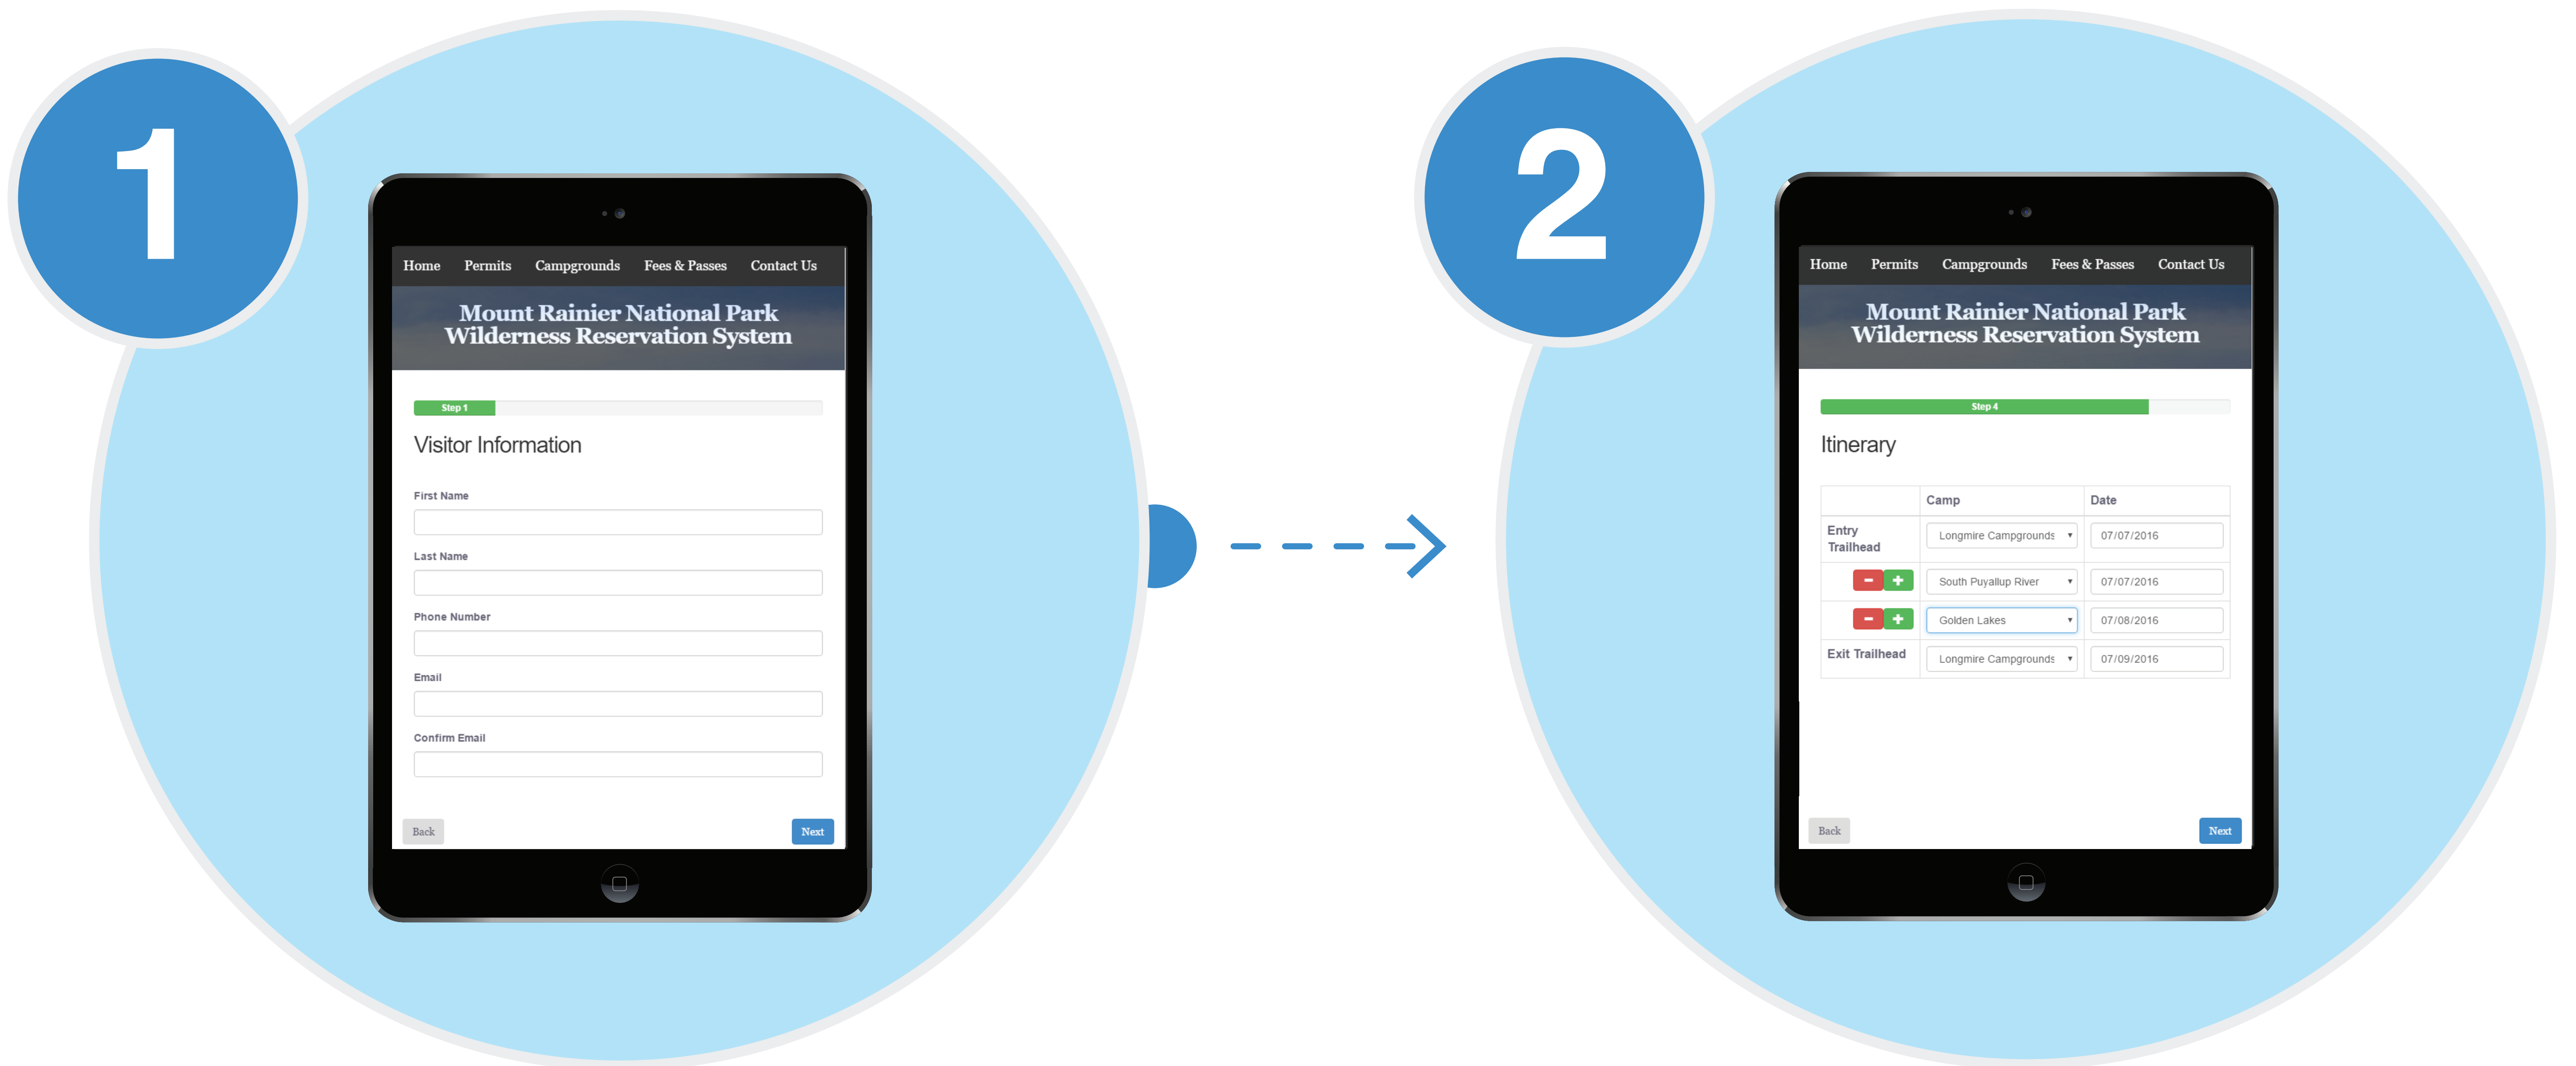

Mount Rainier

Wilderness Reservation System

Current Process

Solution

Easy Step-by-Step Process

Users can complete their reservation in a fraction of the time with less hassle than faxing it in.

Real-Time Reservation