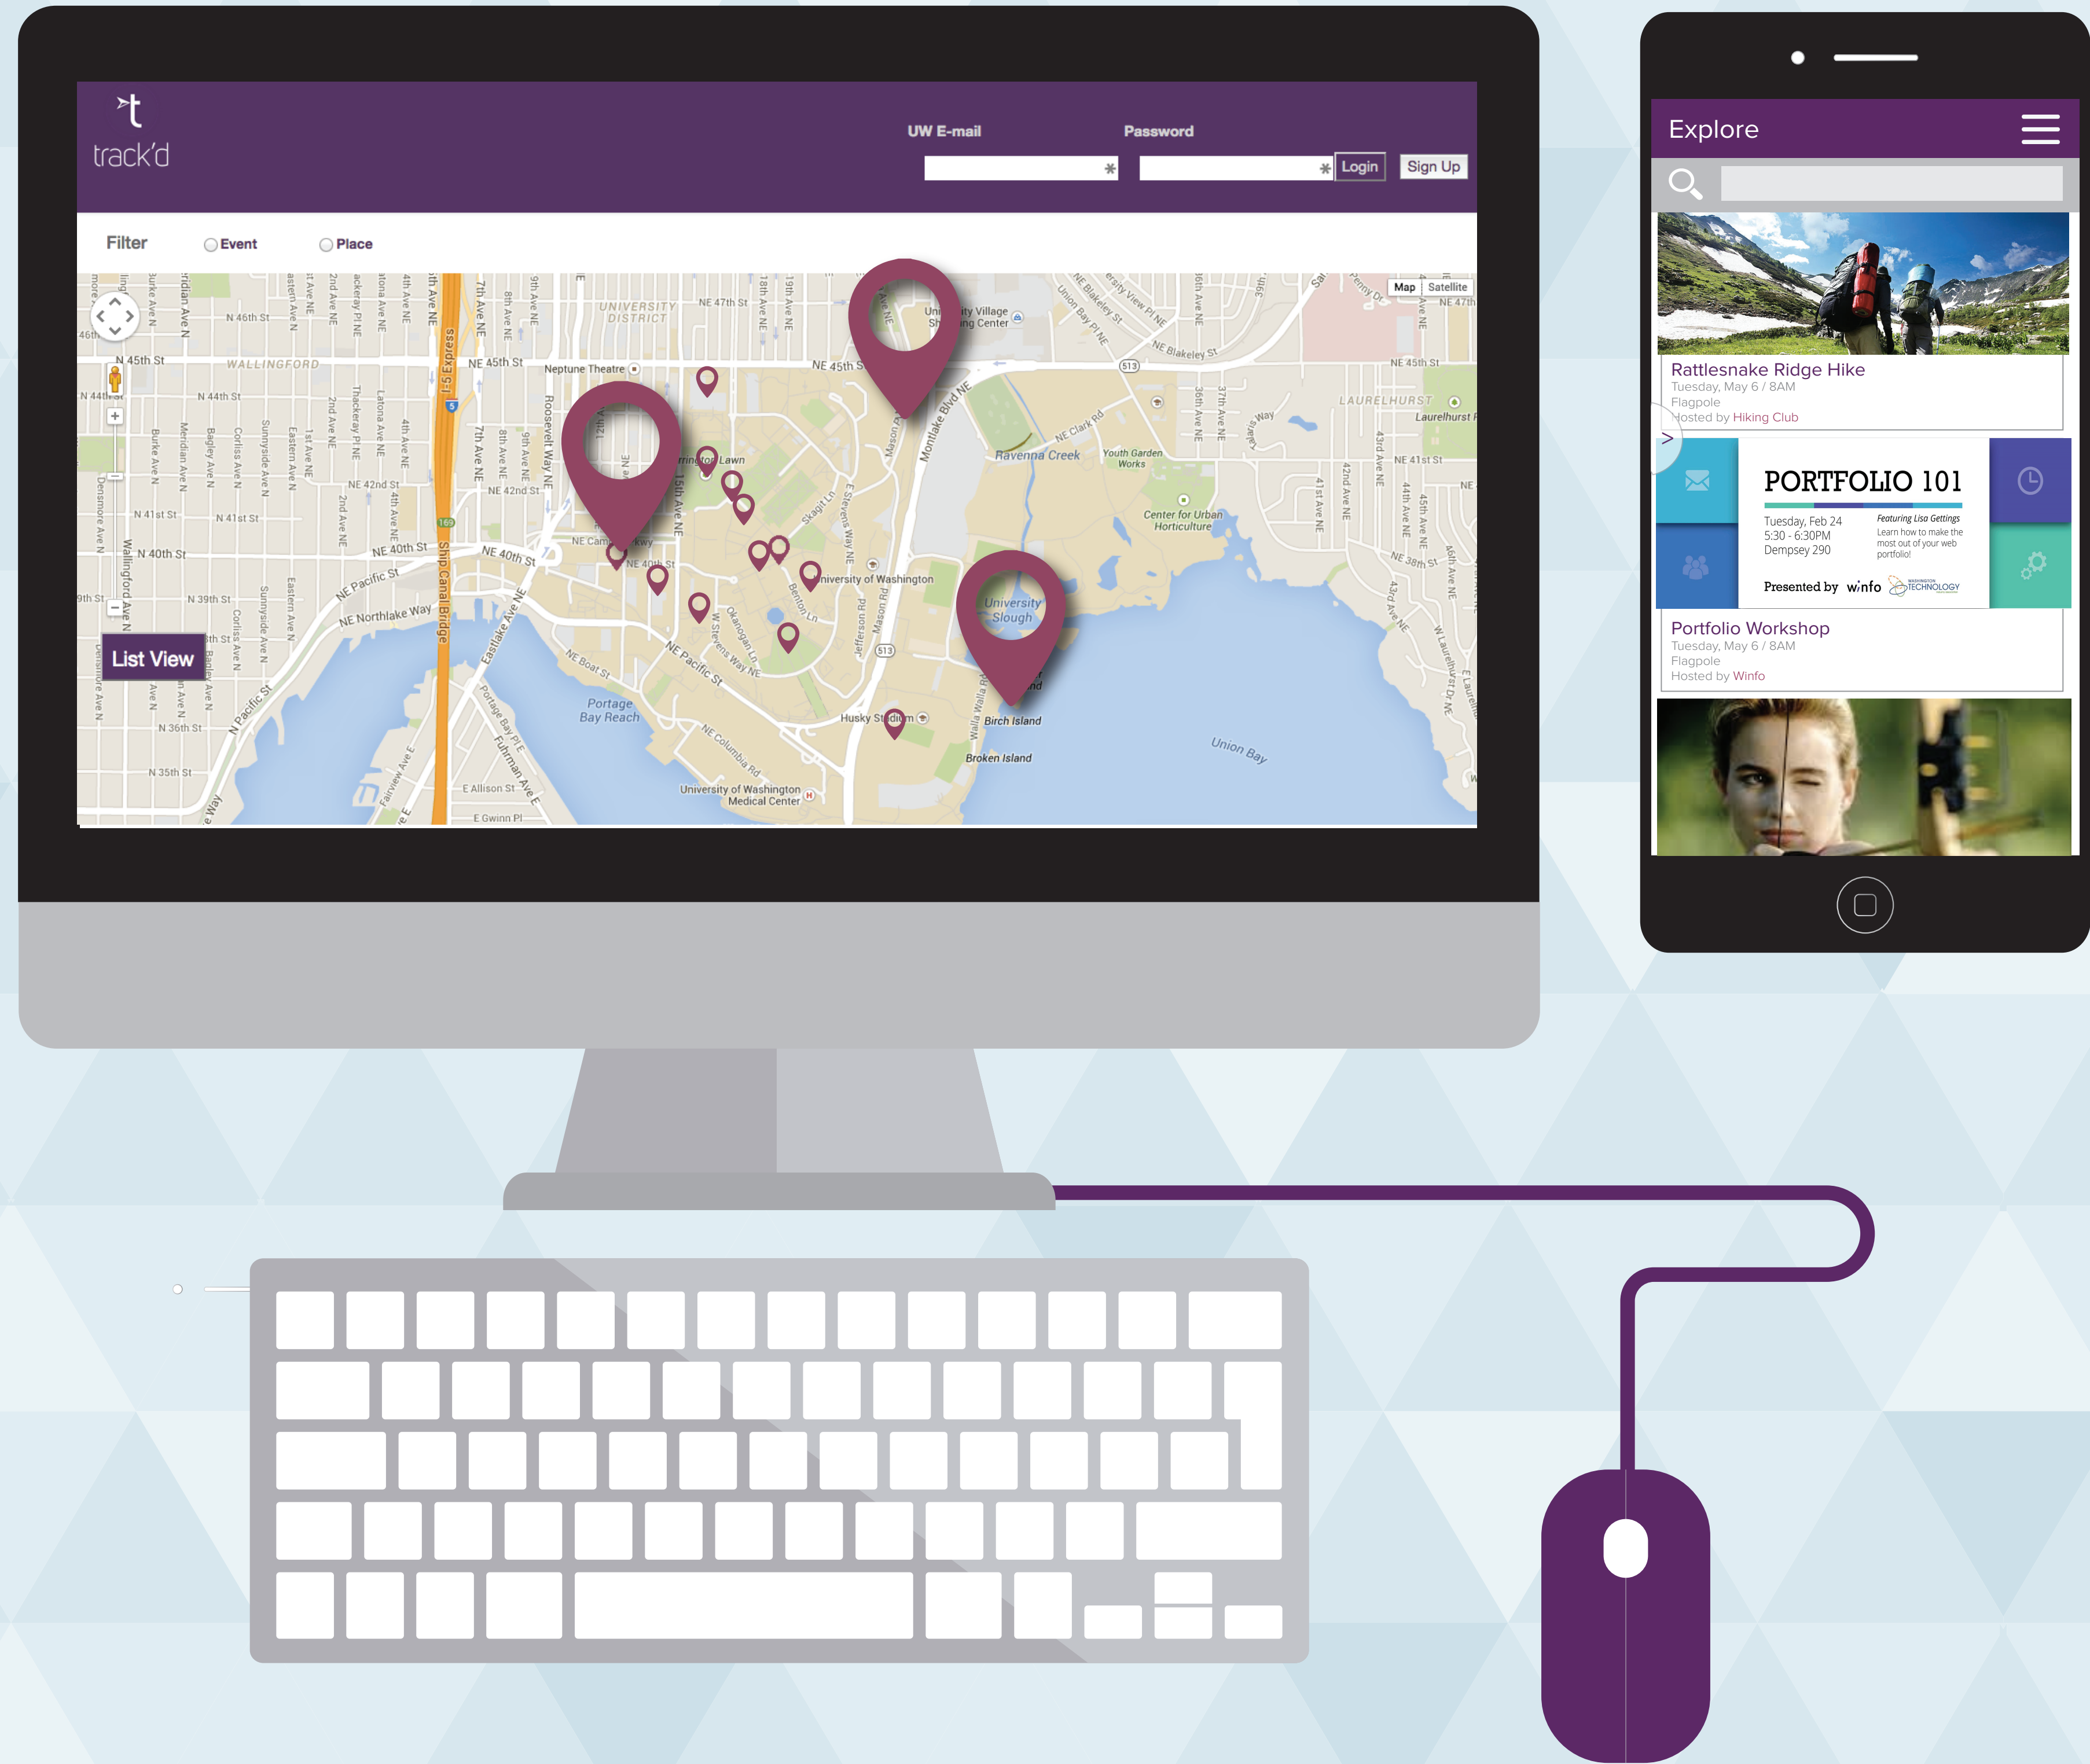

➤ **problem**

54,000 UW students

involved in

800 student organizations

with access to over

6,000

- campus resources
- student events
- campus events

 but resources are **SCATTERED**

students get **OVERWHELMED** 

➤ **solution**

- Serve as informational hub for RSOs and other UW resources to share their events.
- Facilitate discovery and enable students to know everything happening on campus at any given time.
- Provide an excellent user experience through our customized mobile and desktop views.

➤ **features**

STUDENTS

discover campus resources

map & list view

filtered search

add to calendar

ORGANIZATIONS

add event and place