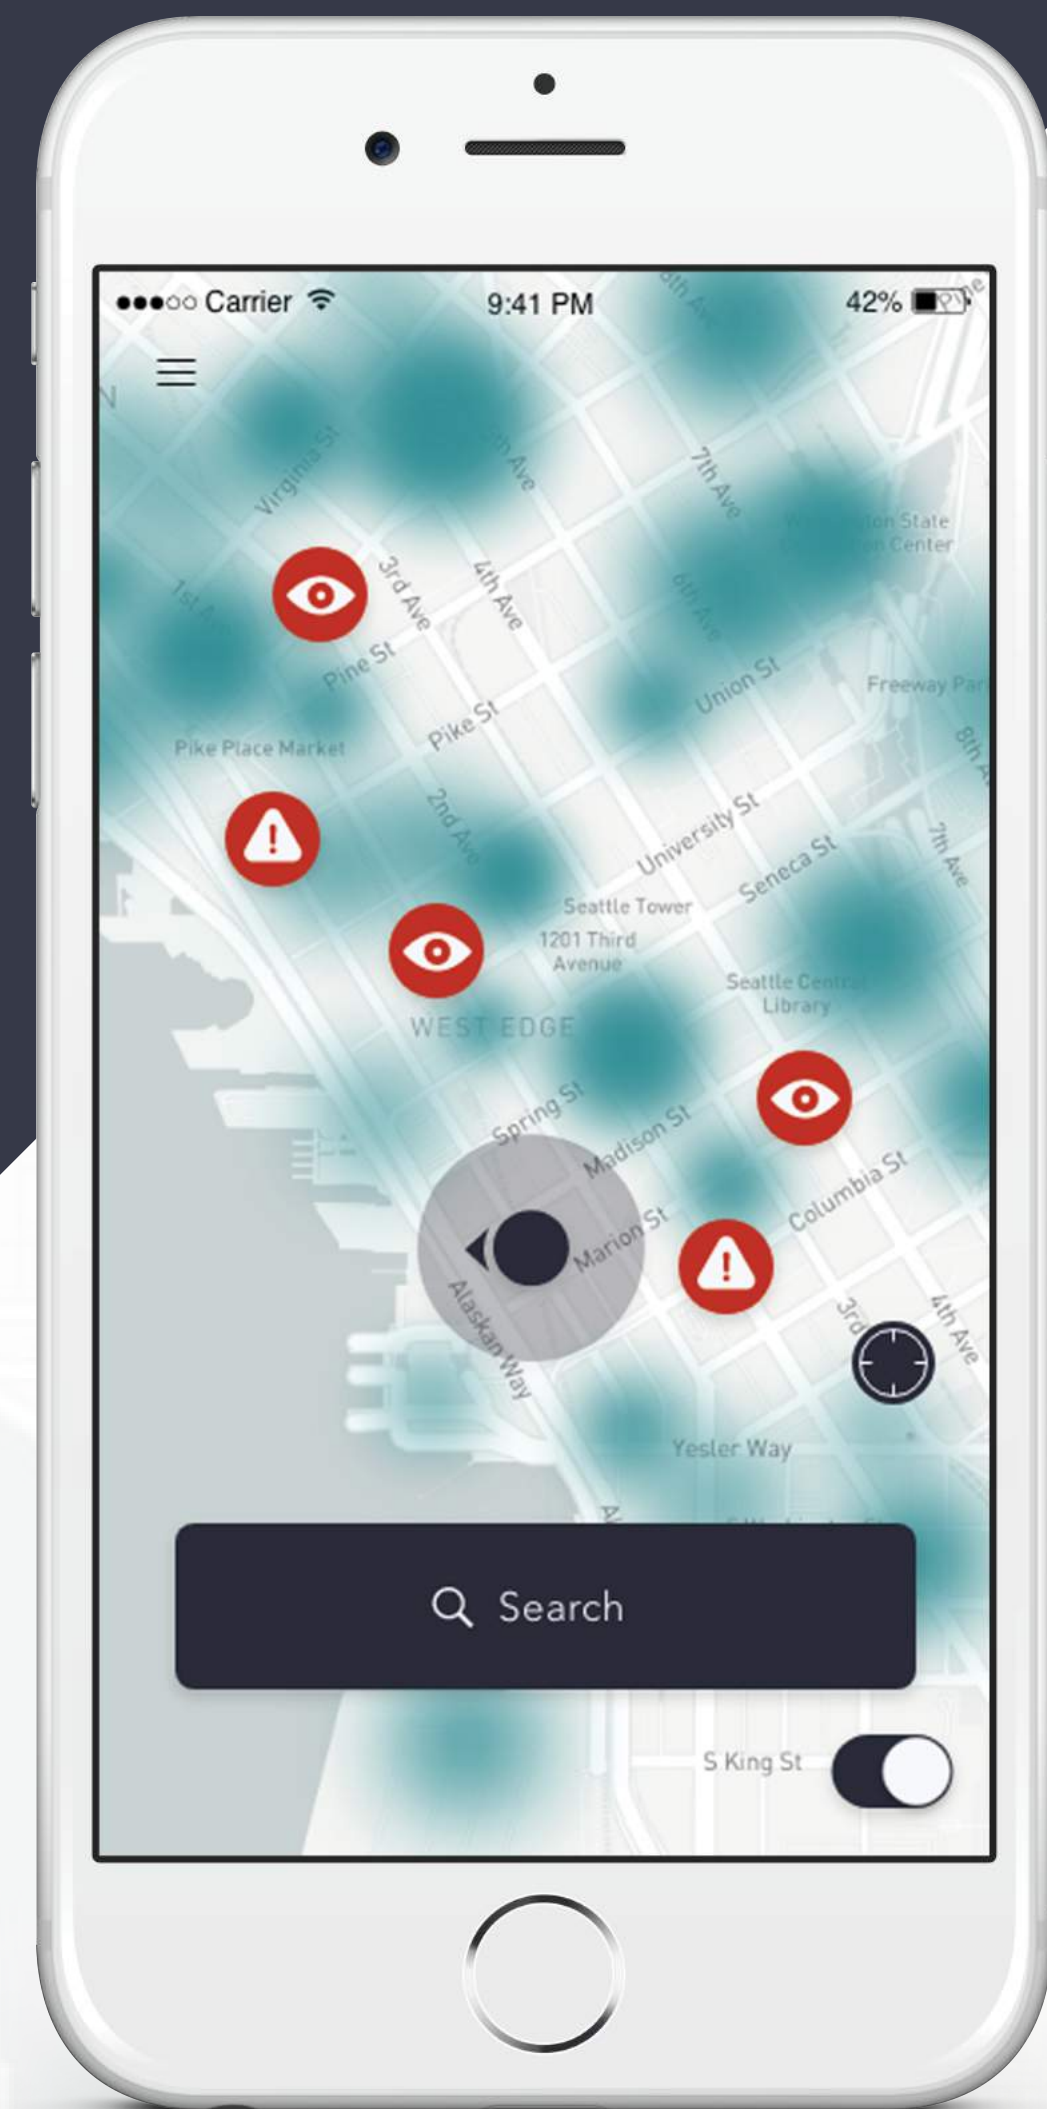

Informing people about unsafe situations with real-time crime data.

Plan your trip **Safely.**

Being a large city, Seattle is home to a lot of crime. Currently, there is no reliable way for someone to know whether an area is safe without going in-person and investigating.

Inform **Safely.**

Submit an incident to warn others about a dangerous situation you observed or experienced.

Justine Edrozo | Designer/Developer
Kevin Ke | Developer
Brooks Lobe | Data Analyst
Adrian Pacheco | Designer

Walk home **Safely.**

Safely uses data from local authorities and the community to highlight danger in real-time, accessible to anyone with the smartphone app.