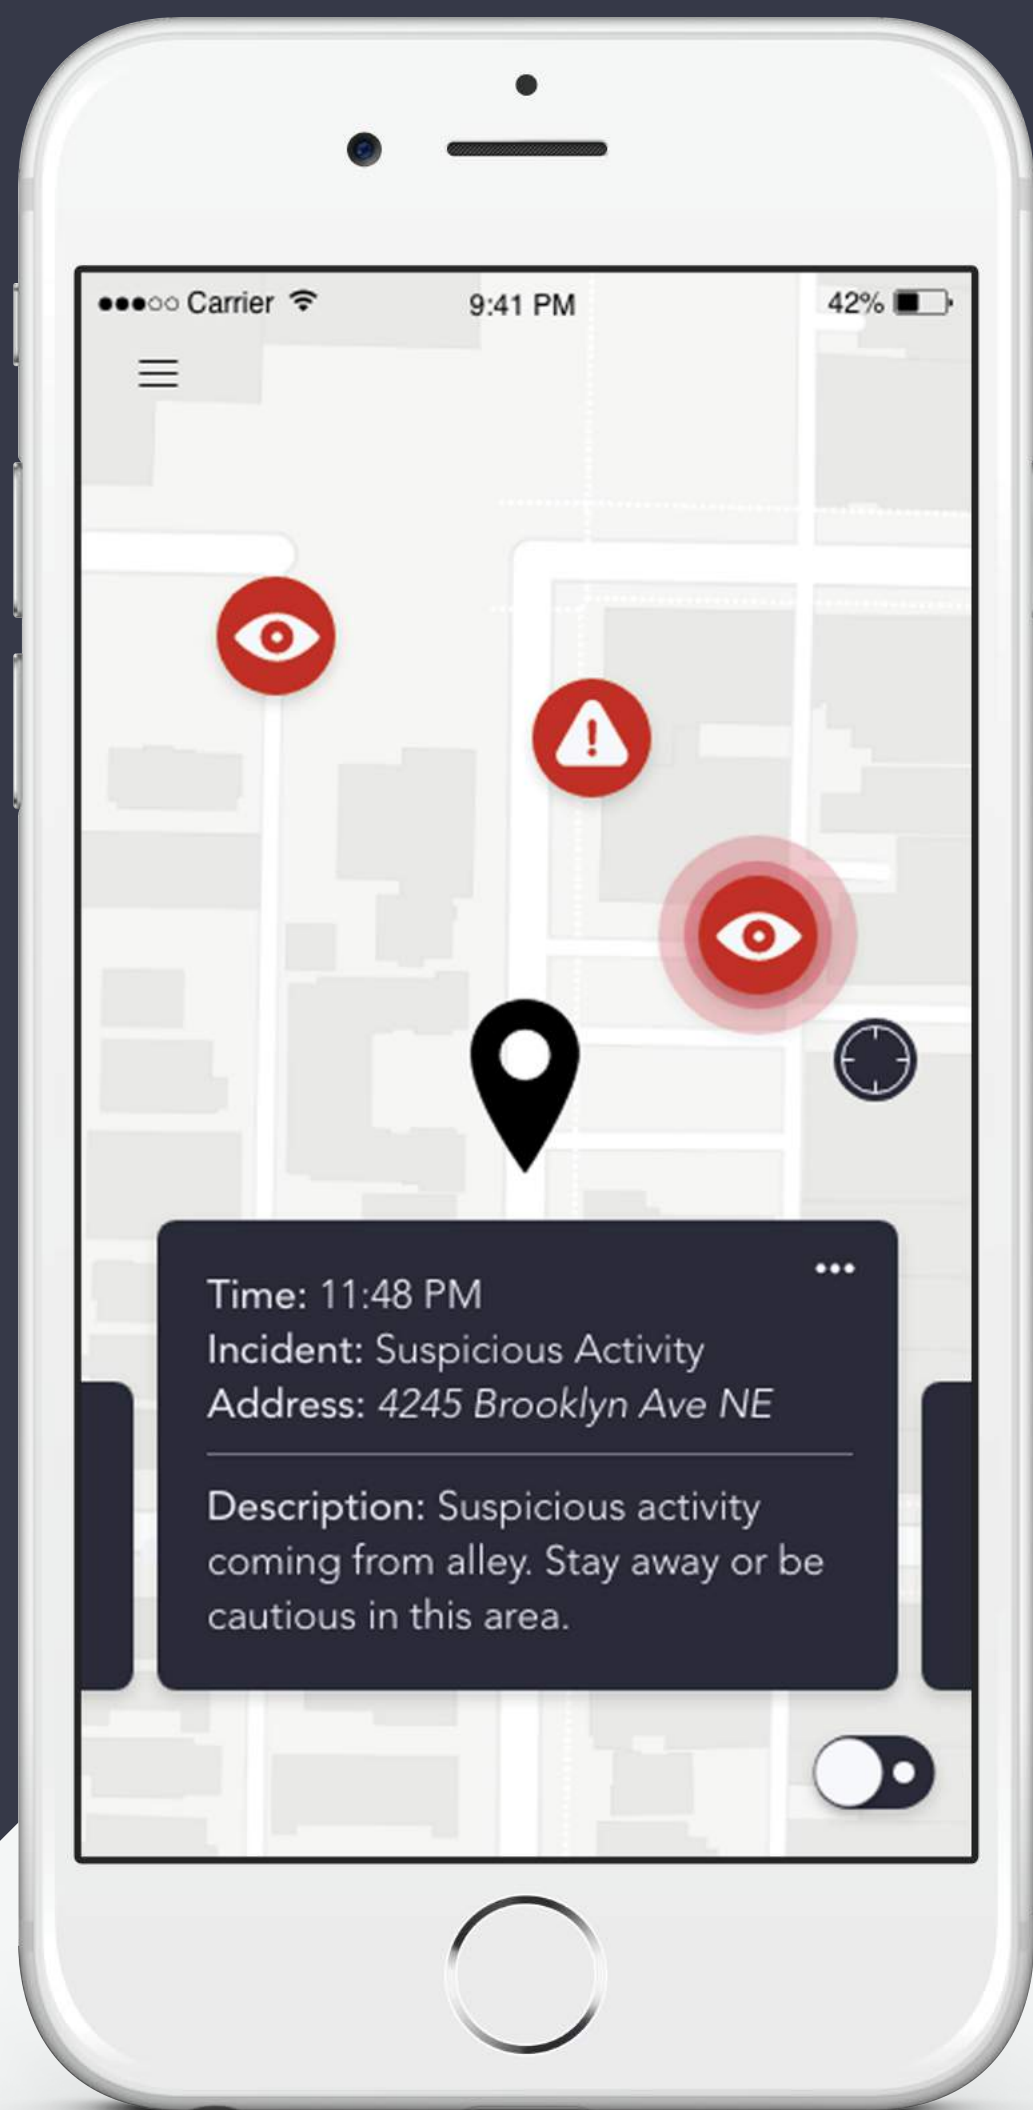

Informing people about unsafe situations with real-time crime data.

Plan your trip **Safely.**

Being a large city, Seattle is home to a lot of crime. Currently, there is no reliable way for someone to know whether an area is safe without going in-person and investigating.

Inform **Safely.**

Submit an incident to warn others about a dangerous situation you observed or experienced.

Justine Edrozo | Designer/Developer
Kevin Ke | Developer
Brooks Lobe | Data Analyst
Adrian Pacheco | Designer

Walk home **Safely.**

Safely uses data from local authorities and the community to highlight danger in real-time, accessible to anyone with the smartphone app.