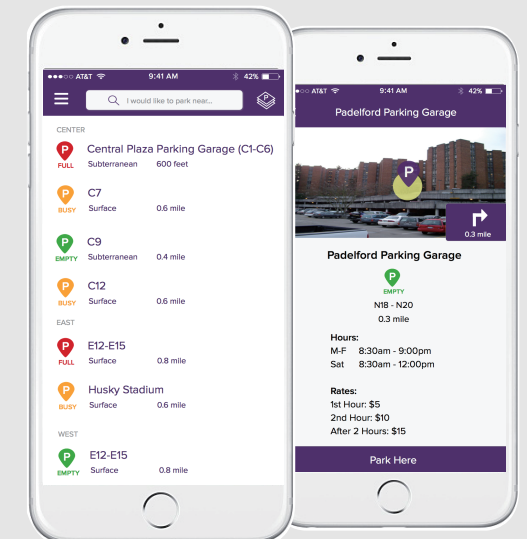

More parking lots are filled than previous **2** years

SOLUTION

Mobile Application that:

- ▶ Shows information about parking availability.
- ▶ Allow UW commuters to connect others to coordinate carpooling.
- ▶ Provides direction to parking lot that you are not familiar with.

DESIGN

ACCESSABLE & LIGHT-WEIGHT MOBILE APP

1. Shows Available Parking Lots Around You

2. Shows Parking Lot's Availability

3. Connects Students to Carpool

FEATURES

- ▶ Color-coded parking availability
- ▶ UW NetID login
- ▶ Carpool estimate
- ▶ Garage list view
- ▶ Garage Map view
- ▶ Garage information
- ▶ Parking duration timer
- ▶ Navigate back to your car
- ▶ Google Navigation