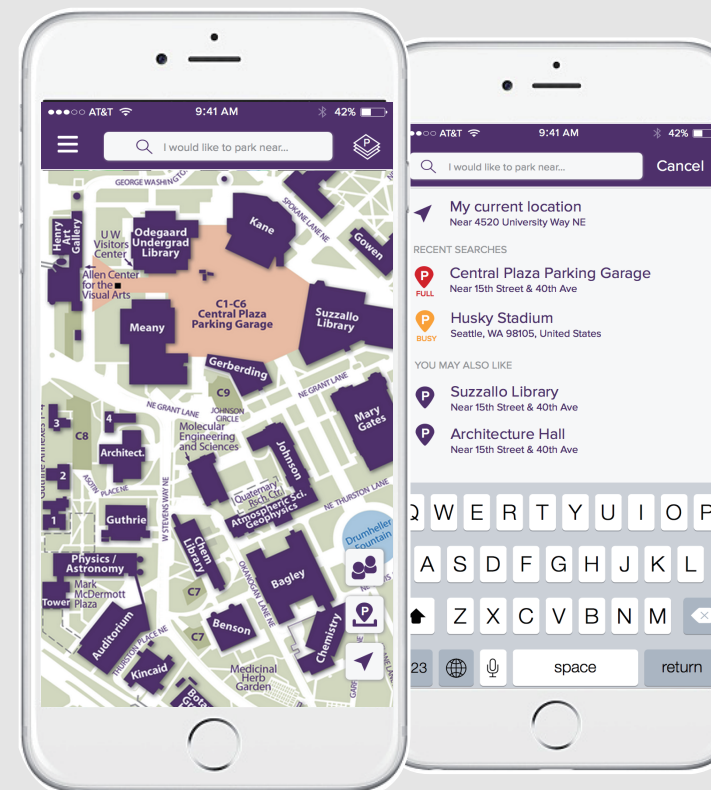

More parking lots are filled than previous **2** years

SOLUTION

Mobile Application that:

- ▶ Shows information about parking availability.
- ▶ Allow UW commuters to connect others to coordinate carpooling.
- ▶ Provides direction to parking lot that you are not familiar with.

DESIGN

ACCESSABLE & LIGHT-WEIGHT MOBILE APP

1. Shows Available Parking Lots Around You

2. Shows Parking Lot's Availability

3. Connects Students to Carpool

FEATURES

- ▶ Color-coded parking availability
- ▶ UW NetID login
- ▶ Carpool estimate
- ▶ Garage list view
- ▶ Garage Map view
- ▶ Garage information
- ▶ Parking duration timer
- ▶ Navigate back to your car
- ▶ Google Navigation