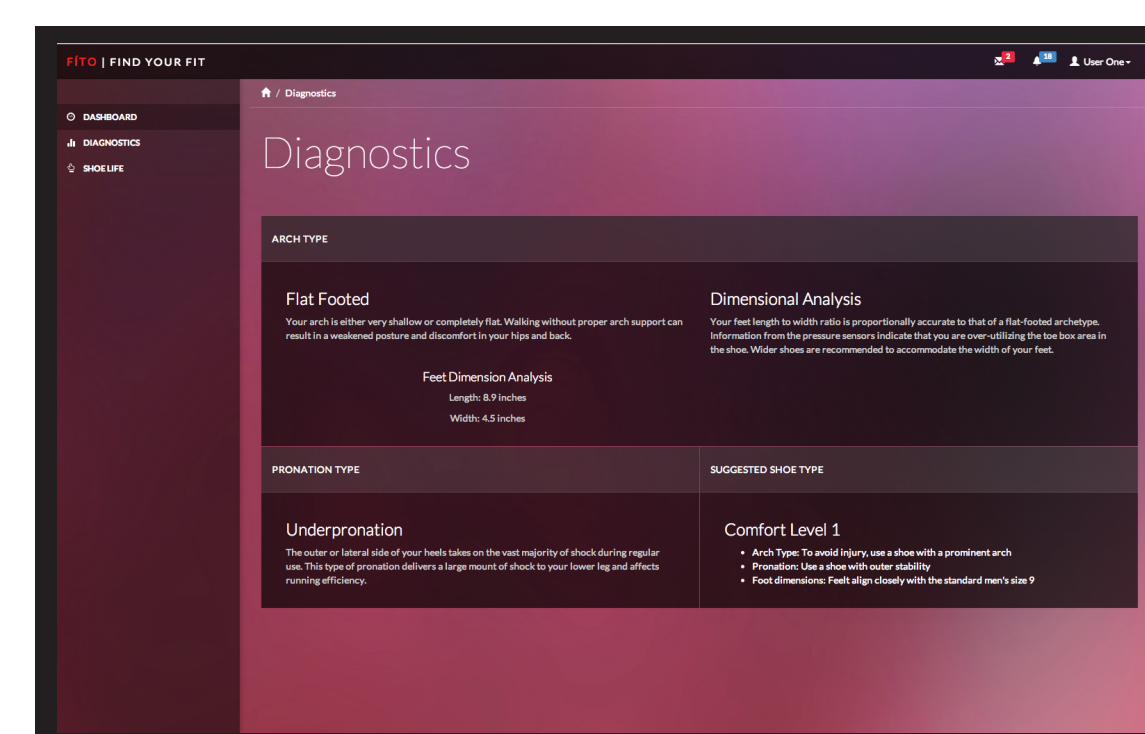

People are uninformed about the condition of their feet such as arch support, width, cushioning and even shoe condition. This can have a drastic impact on foot and overall health.

Feet diagnostics should be readily available to empower the user to make educated decisions about purchasing footwear.

## Solution

Fito is a dashboard that utilizes sensors embedded in the insole to collect raw accelerometer and pressure data. The data is analyzed to construct data visualizations and provide feedback about the user's fitment. This empowers them to find shoes that provide proper support and comfort.

## Process

- Interactive Data Visualizations
- Track Data Over Time
- Comprehensive Foot Diagnostics