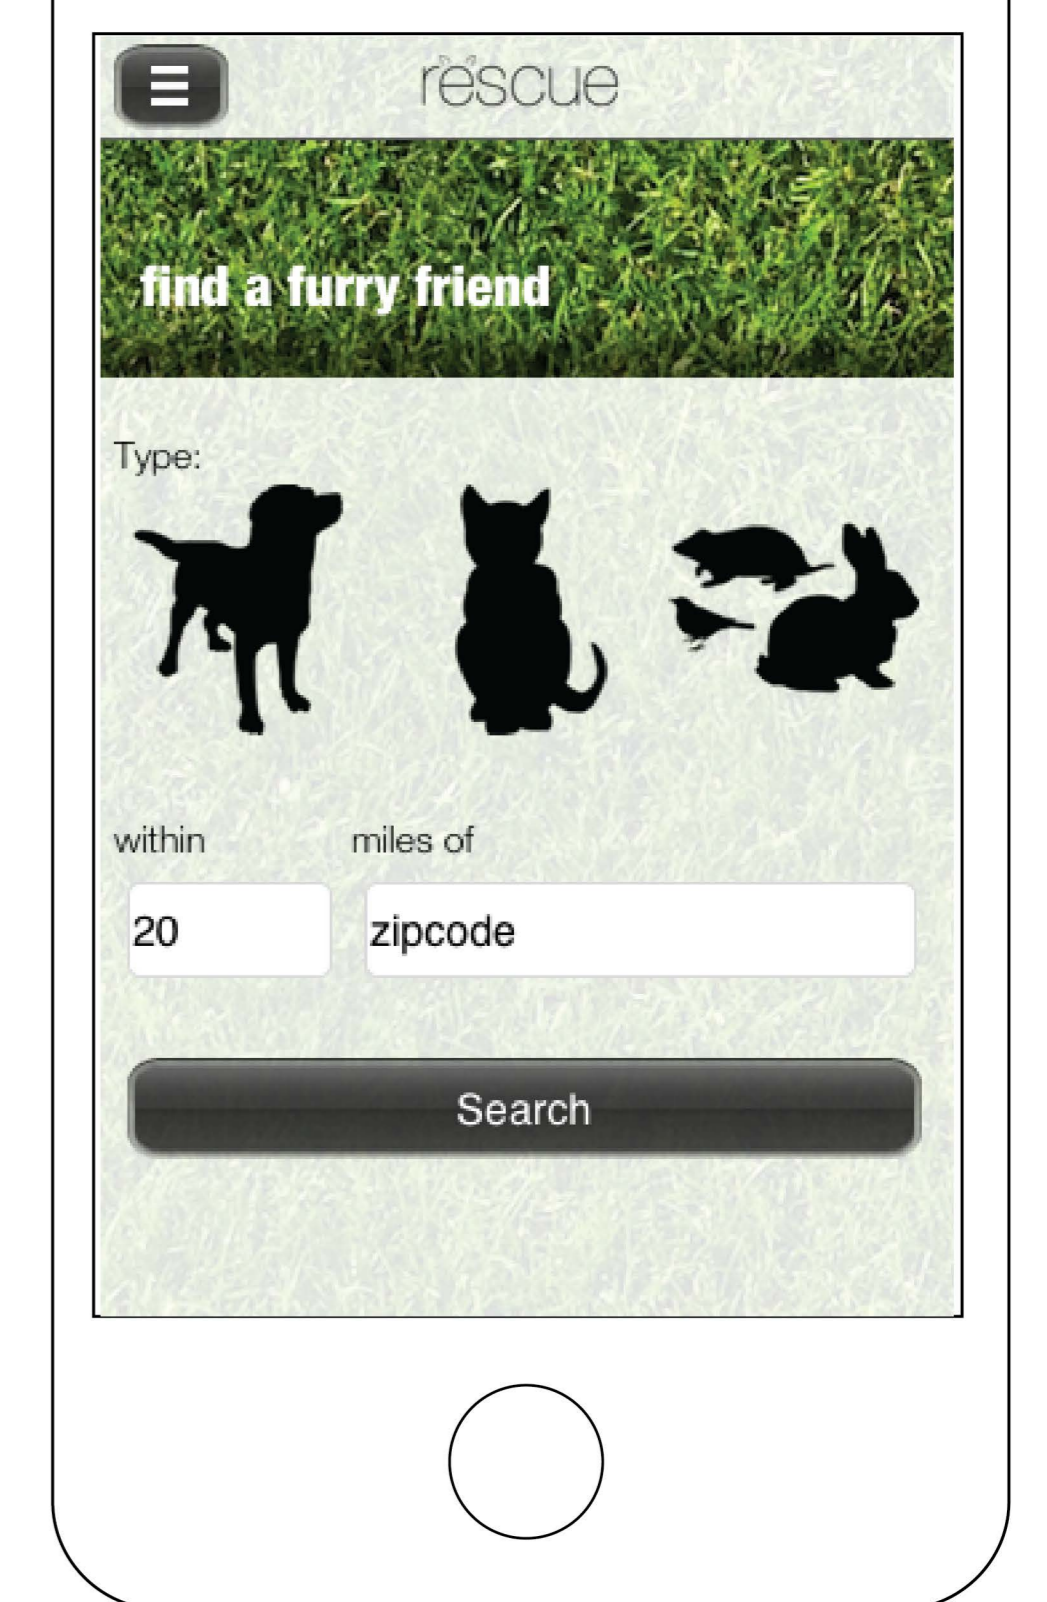

rēscue

find a furry friend

Problem

Most pet adoption sites are cluttered with unnecessary articles and ads. This information overload is distracting and makes it difficult to browse animals in need of homes.

Solution

Rescue is a web and mobile application that allows users to **browse animals**, provides a system for shelters to create catalogues of their animals and lets users **share** with their communities to **increase visibility**.

Features

- Delightful browsing experience
- Quickly find available animals by location
- Share animal profiles on social media

When asked to browse for an animal of interest, 4 of 5 usability participants had a shorter clickthrough time browsing on Rescue than a leading competitor.