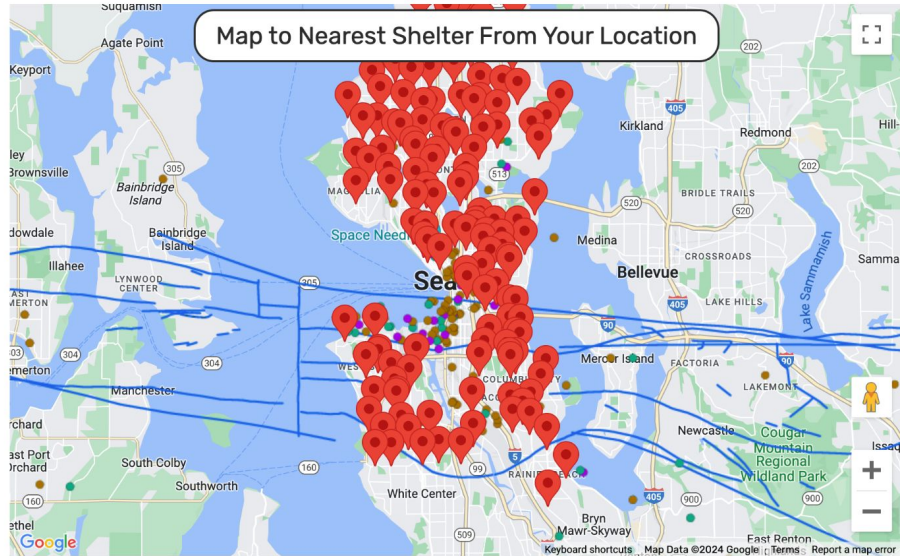

Be prepared for when disaster strikes. [Find out more.](#)

Map to a Shelter Near You!

Key:

-  Past Earthquakes
-  Past Earthquakes When Zoomed
-  Shelter Locations
-  Fault Lines
-  Your Location

1. Click on a shelter location for more information.
2. Click the map button to show directions from your current location to the nearest shelter(wait 5-6 seconds).

Earthquake Preparation Guide

Living in the Pacific Northwest, particularly the Seattle area, means being aware of the seismic risks associated with earthquakes. Being prepared is crucial to ensure your safety and the well-being of your community. This guide provides practical steps to help you prepare for, survive, and recover from an earthquake in the Seattle region.