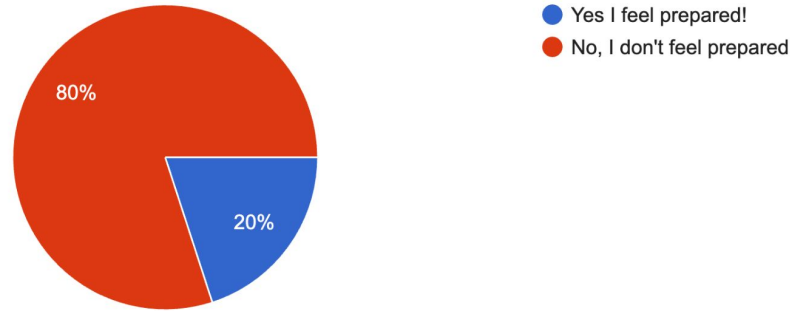

The Context

01

The 'Big One' is coming

Residents are uninformed
on shelter locations

02

03

Concise information
is hard to come by

Seattle area is susceptible to a
number of other natural disasters

04

Problem Statement

How can new residents to the city of Seattle be better prepared in the case of natural disasters specific to the area... particularly for Earthquakes?

Key Insights

Perceived Adequacy of Resources: Do you believe the current resources available for disaster preparedness and response in Seattle are adequate?

- ❑ Survey of Seattle residents expressed:
 - **0%** are aware of earthquake shelter locations
 - general anxiety/fear about earthquakes
- ❑ Seattle has **135 emergency shelters** across the city
- ❑ Existing shelter maps lack **UI** and **accessibility**