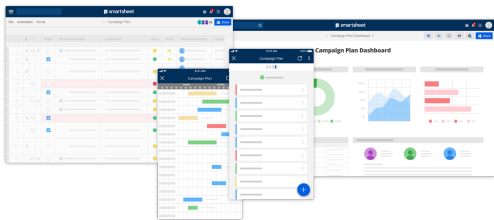

✔ WHAT IS SMARTSHEET?

A collaborative work management software company based out of Bellevue, WA. The compliance team evaluates and manages security deficiencies at Smartsheet, and ensures that all compliance standards are being met throughout the company.

CHALLENGE

Quarterly manual review process

Large, org-wide communication effort

Untracked employee changes

OUTCOME

A Dashboard and report that track employee changes with Workday data through metrics

IMPACT

Time and resource saving process