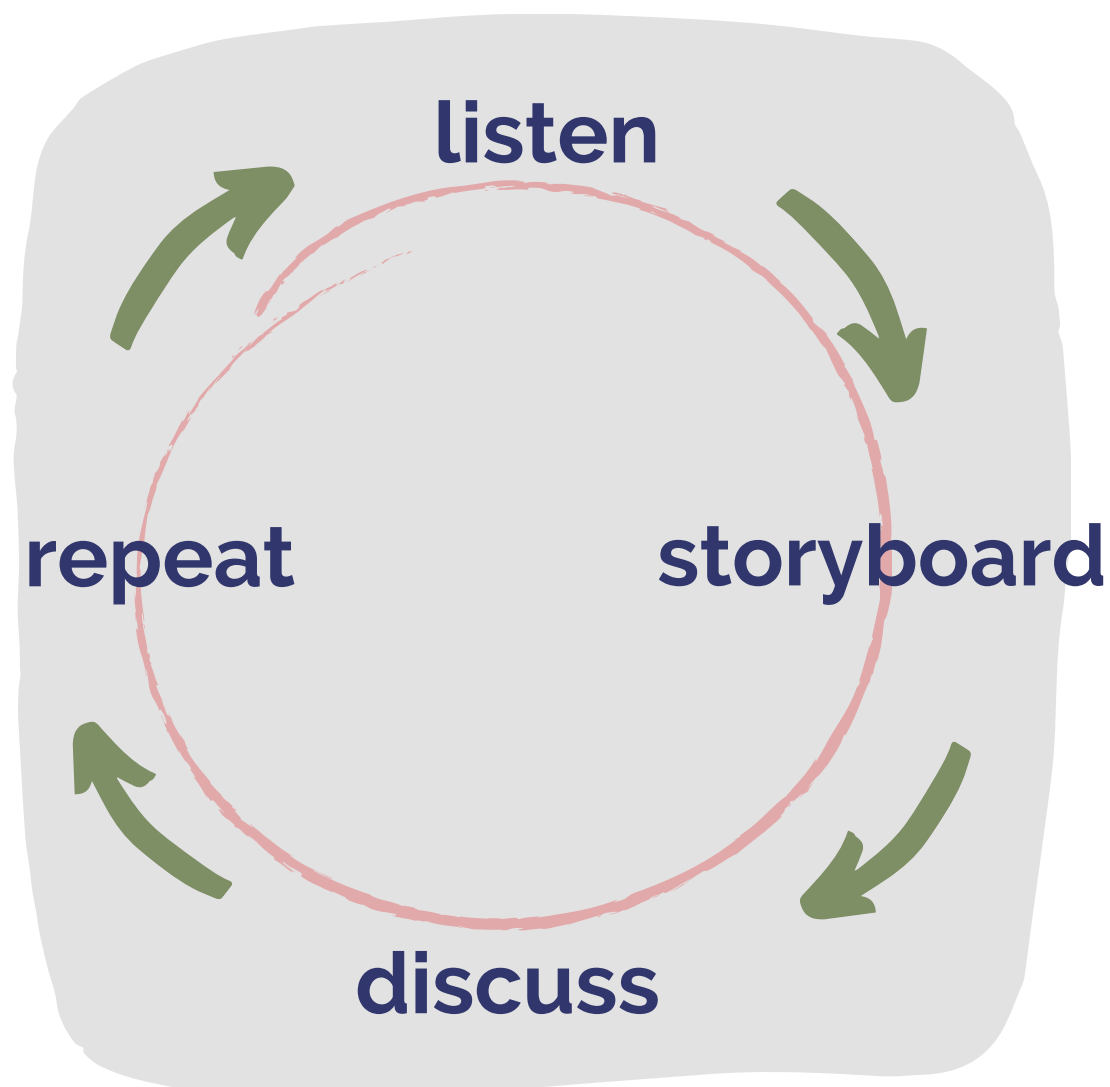

QUEER AIR

Queerifying the Archives through a Podcast
@ University of Washington Libraries Special Collections

PROJECT CONTEXT

KRAB FM Lesbian-Feminist Radio Program was originally broadcast through the 1970s and 1980s in Seattle, and was one of the earliest American gay and lesbian radio shows in the United States. After a political separation in 1975, Amazon Media and Lesbian Feminist Media Collective was created. Programs frequently provided live music, interviews, and deep analysis of topics of day that included women in prison, ageism, racism, classism, animal oppression, feminist economics and prostitution.

This capstone creates an opportunity to engage with and explore local historical archival material in a different and more accessible way while also highlighting materials in special collections.

PROCESS

* Step 1: Planning

* Step 2: Recording

Conducted four in person interviews, meeting with library and information science professionals, members of the queer community & a guest of the original show.

* Step 3: Going Live!