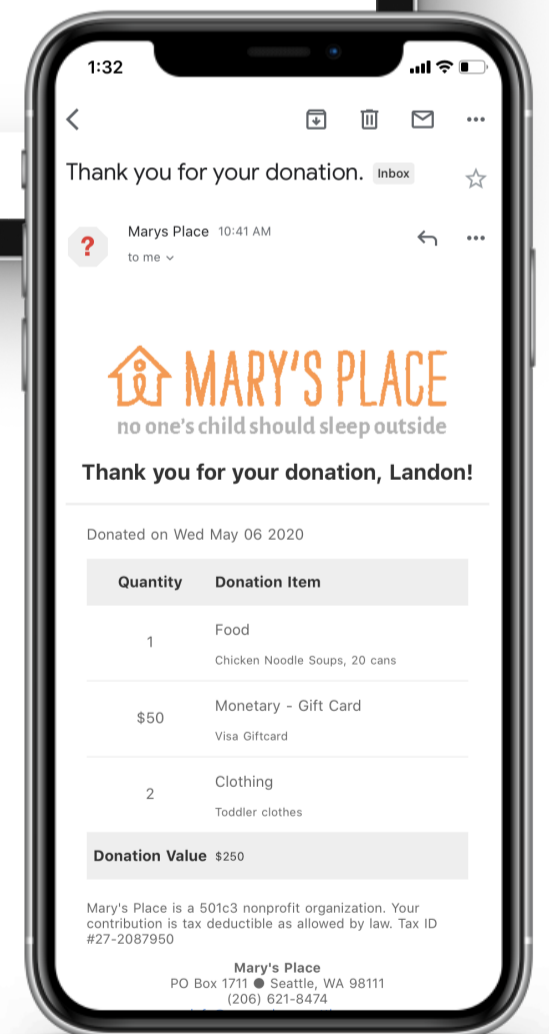

Streamlined

data collection to simplify entry for employees

Our solution turns an 8 hour process into a 3 minute task.