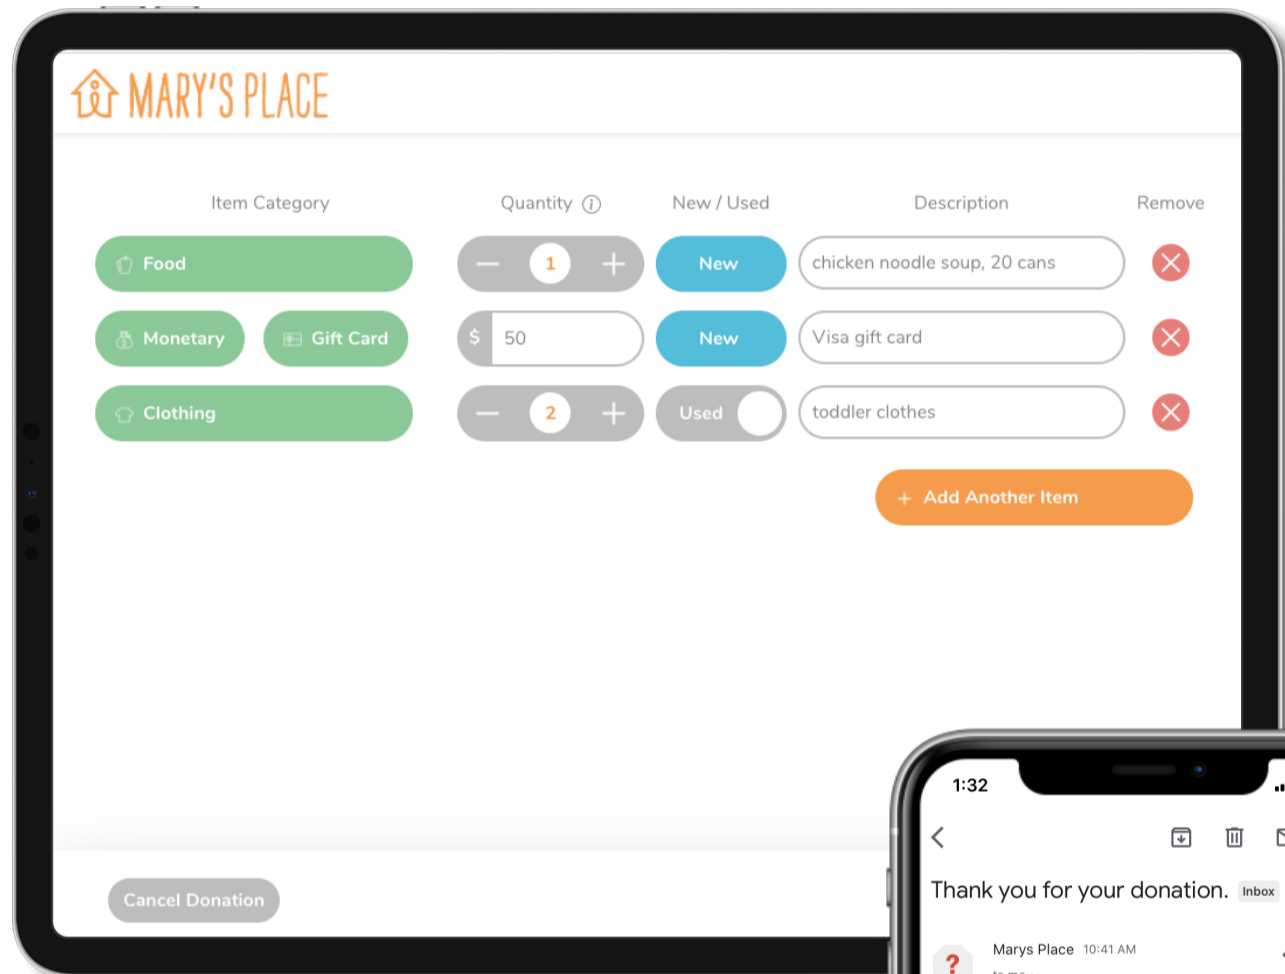

Mary's Place Donation Manager

Our personalized solution makes donation and data entry painless for Mary's Place.

Personalized

donation process that saves time for repeat donors

Traceable

email receipts to replace wasteful paper receipts

Streamlined

data collection to simplify entry for employees

Our solution turns an 8 hour process into a 3 minute task.