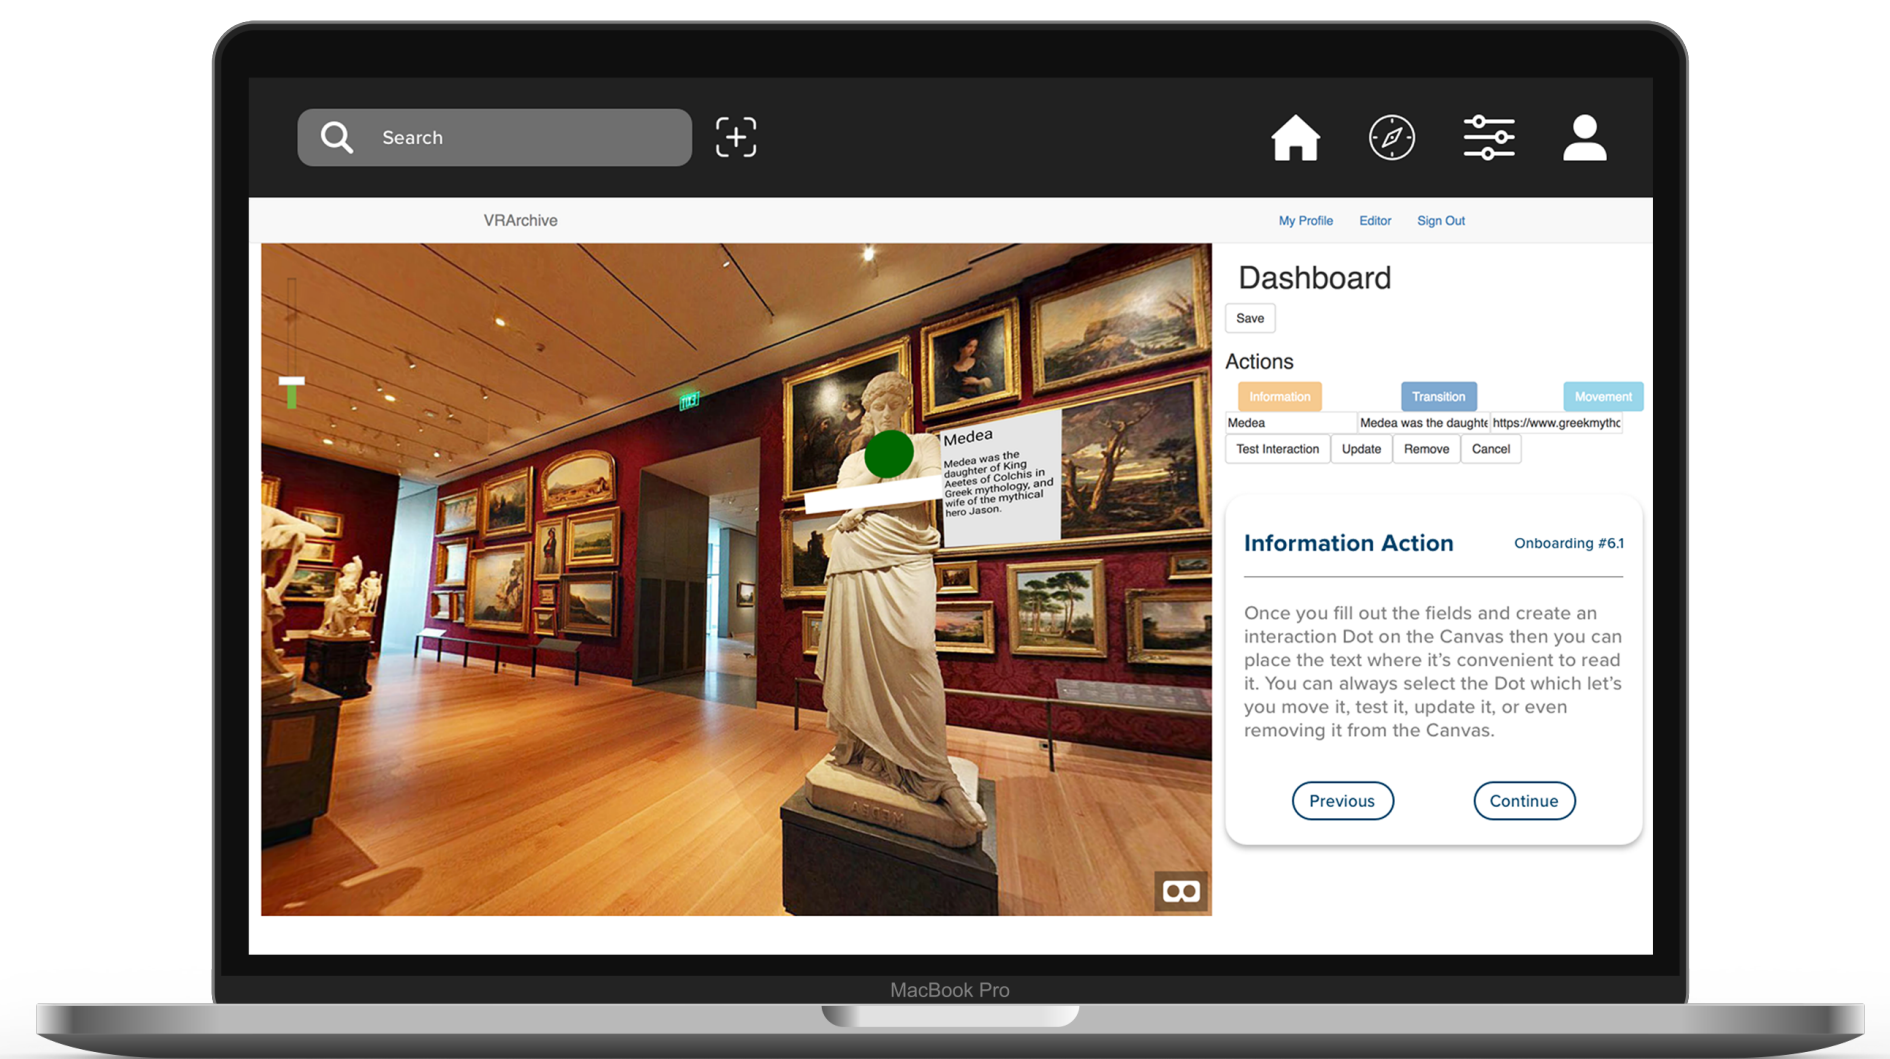

DISCOVER

Virtualizing the physical for the world to discover.

Virtual Reality is a rapidly growing industry and technology that is not readily available to everyone. To provide accesibility, VR Archive have designed a platform to give the ability to create, share, and view virtual platforms through web browsers.

CREATOR

Import panoramas into your environment and start adding features such as scenes, interaction, and movements.

Utilize the Dashboard to modify an objects position, provide descripton labels, and add photospheres to broaden your museum galleries.

EXPLORER

Share your museum around the world, and welcome visitors who are eager to see what kind of exhibits you have.

Discover new places and use this opportunity to expand your horizon by searching for museums that you are passionate about.