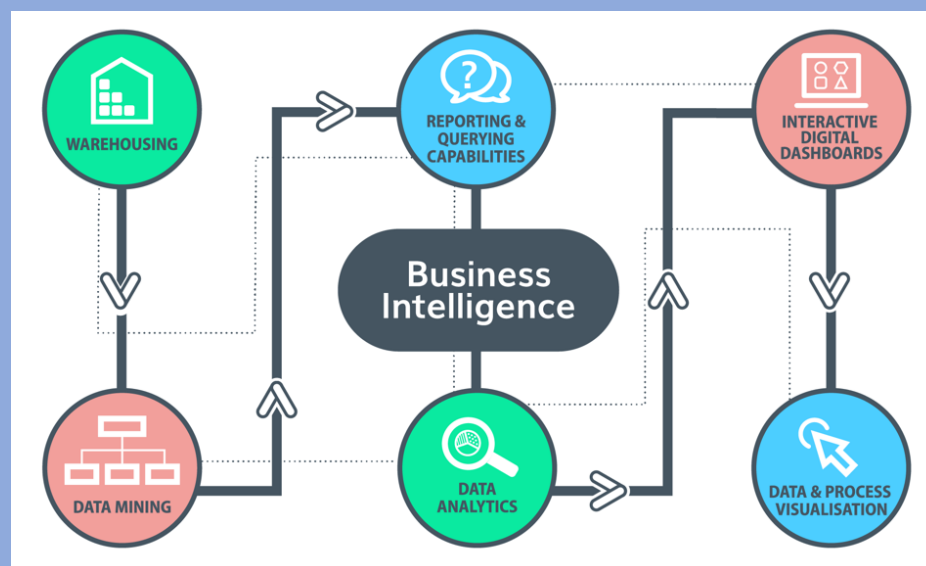

# GATEWAY TO DATA: PORTLAND PEDAL POWER

## Who are Portland Pedal Power?

Portland Pedal Power, is a delivery and catering delivery service, based out of Portland, Oregon that differentiates itself from the competition with the usage of bicycles. In doing so, it encourages and supports small businesses by affording personalization while reducing CO2 emissions.

## Why do they need our help?

Portland Pedal Power as a growing organization faces an issue of data management. It is critical to store information in a format that is accessible and understandable to all the business owners. Meaningful analysis is being lost as the organization fails to utilize all the data it collects. And the best source for that data is a well-designed data warehouse. Once that was accomplished, PPP we created an automated BI (Business Intelligence) system which helped them make better business decisions.

## The Process: