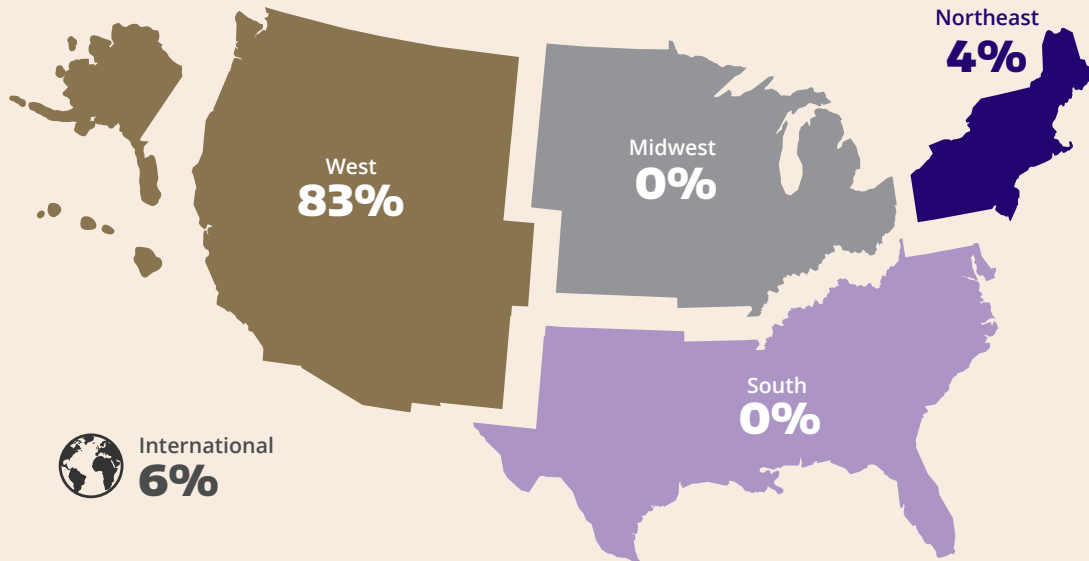

## OF THOSE EMPLOYED:

**65%**

*are in career-related jobs*

**53%**

*are at new employer*

**11%**

*are at same employer/promoted*

**10%**

*are employed but looking*

Median starting salary range of graduates employed full-time:

**\$100,000–  
\$109,999**

**45%**

received additional compensation (as bonuses, stock, or options) of **\$5,000-\$52,000** (median value: **\$18,000**)

**14%**

plan for further education sometime in the future

## ▶ First-destination locations\*: